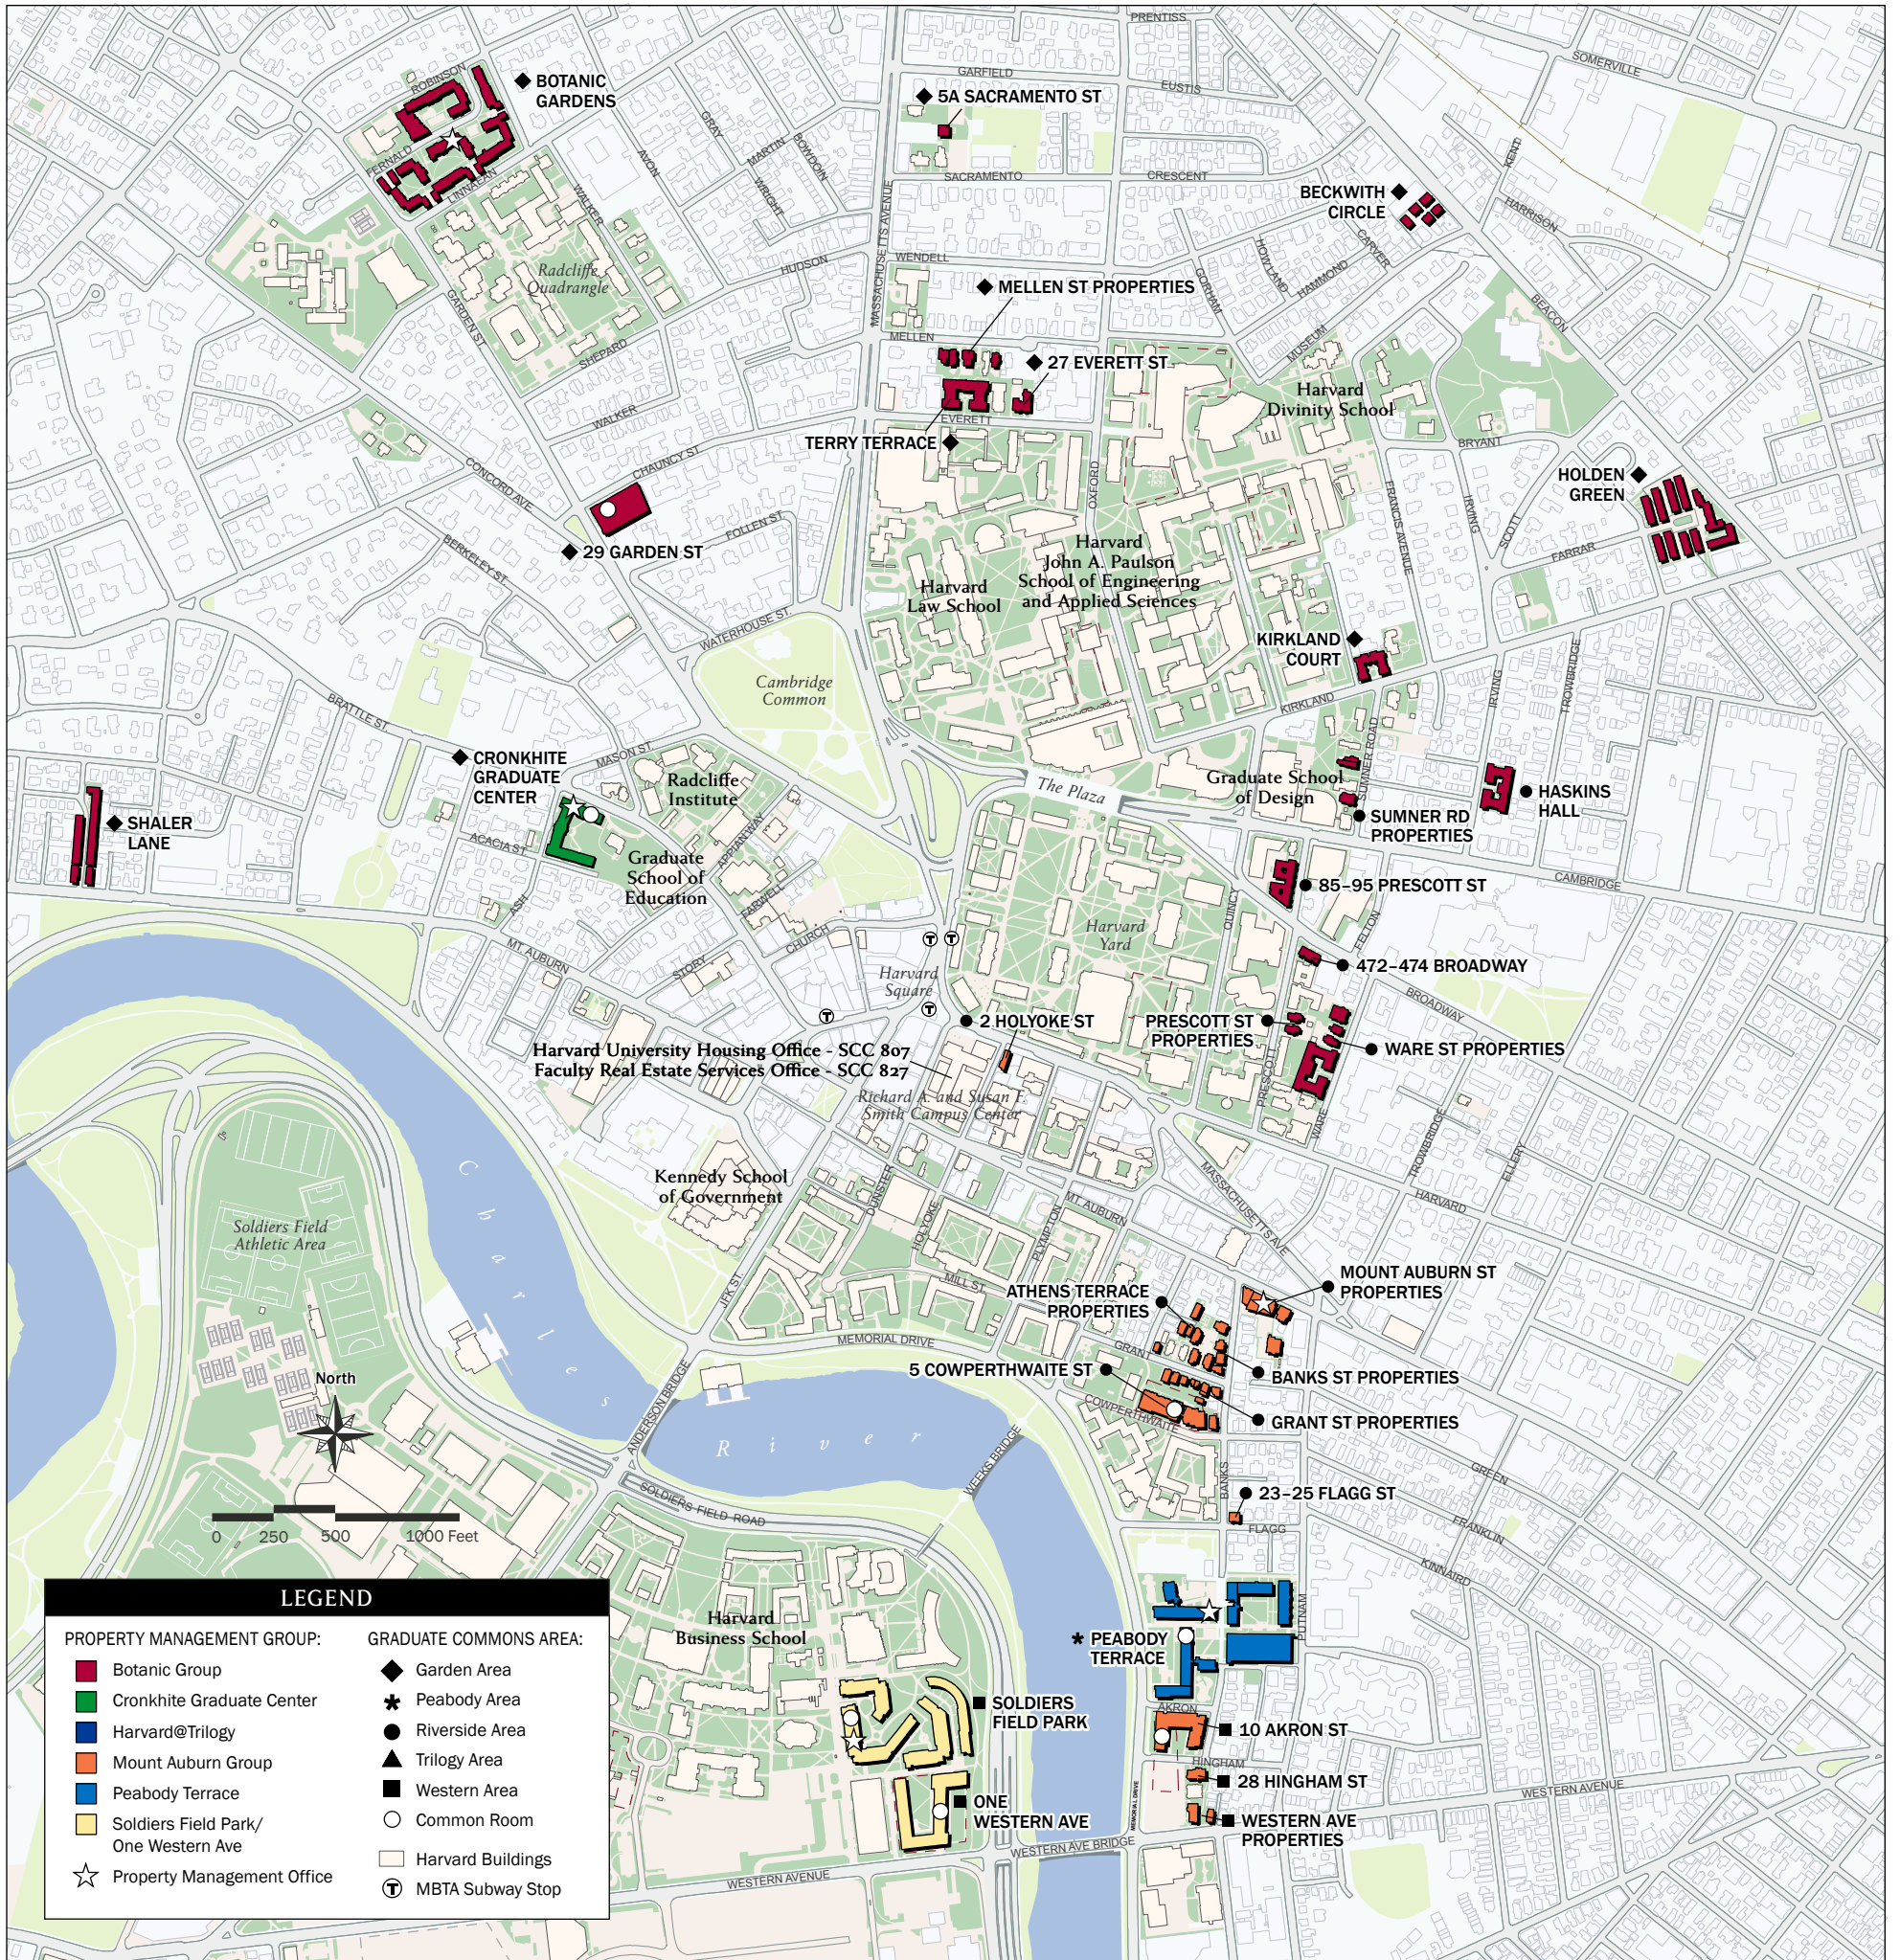

Harvard University Housing