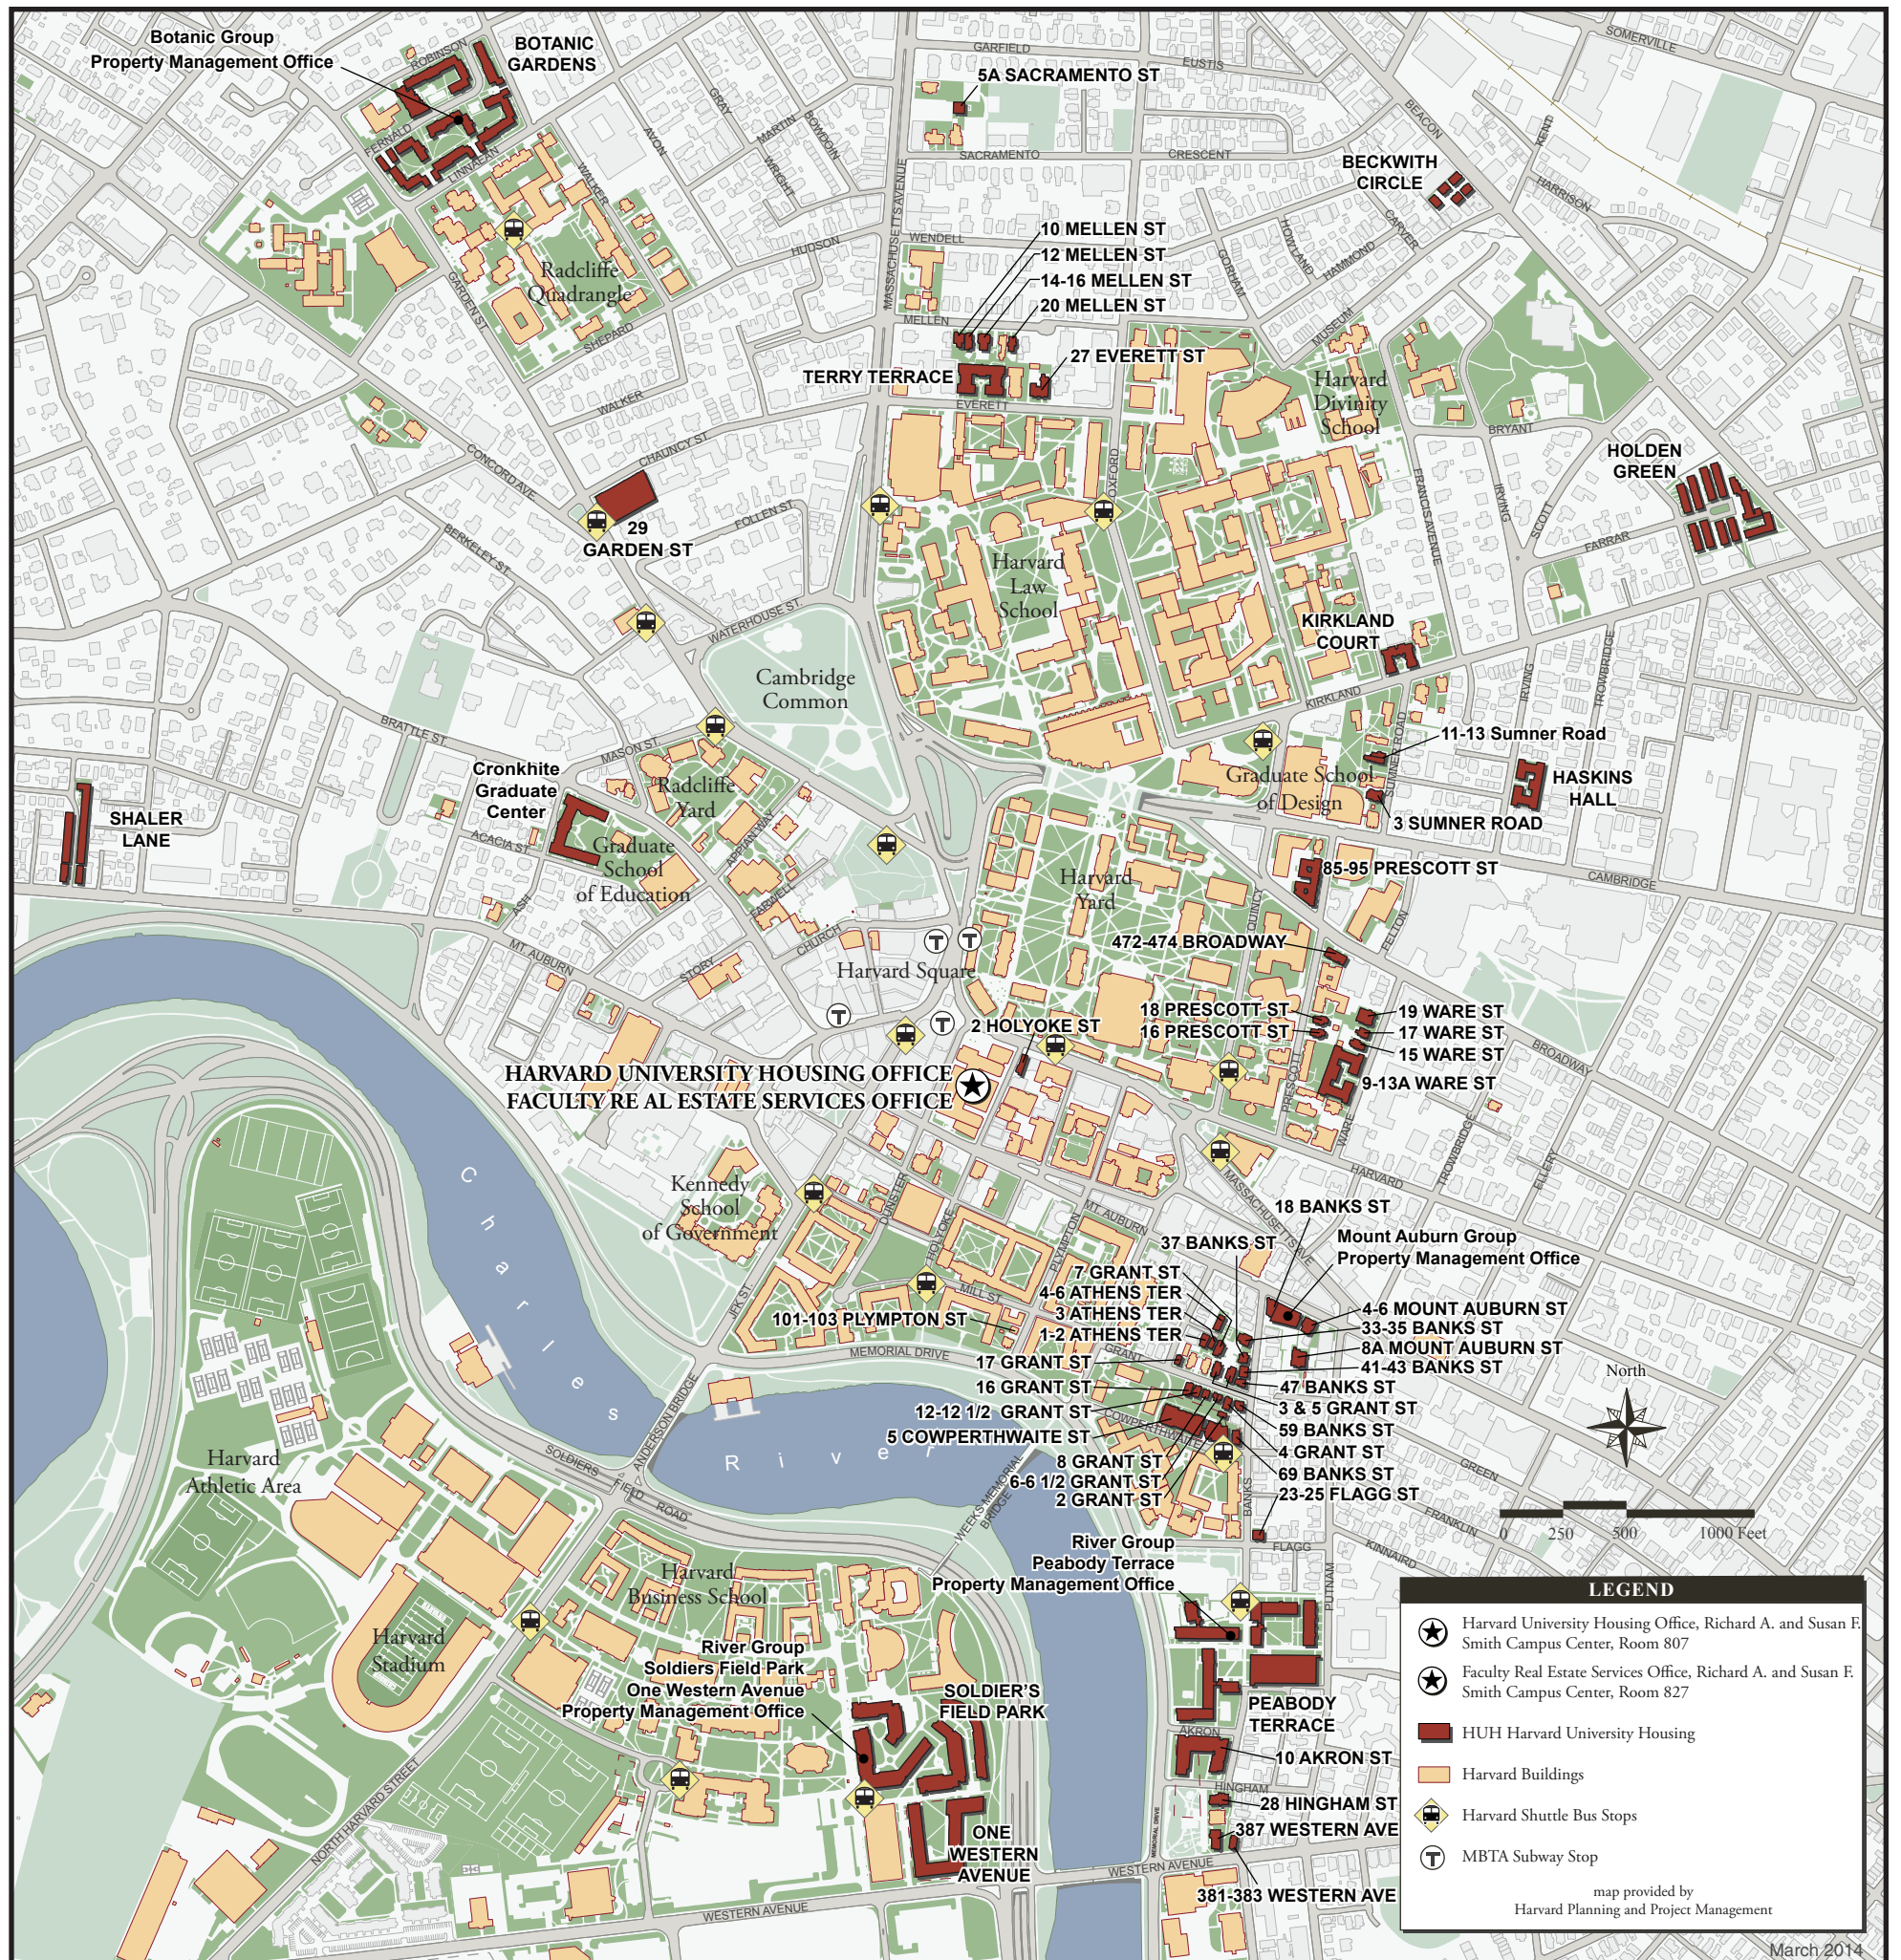

Harvard University Housing Location Map